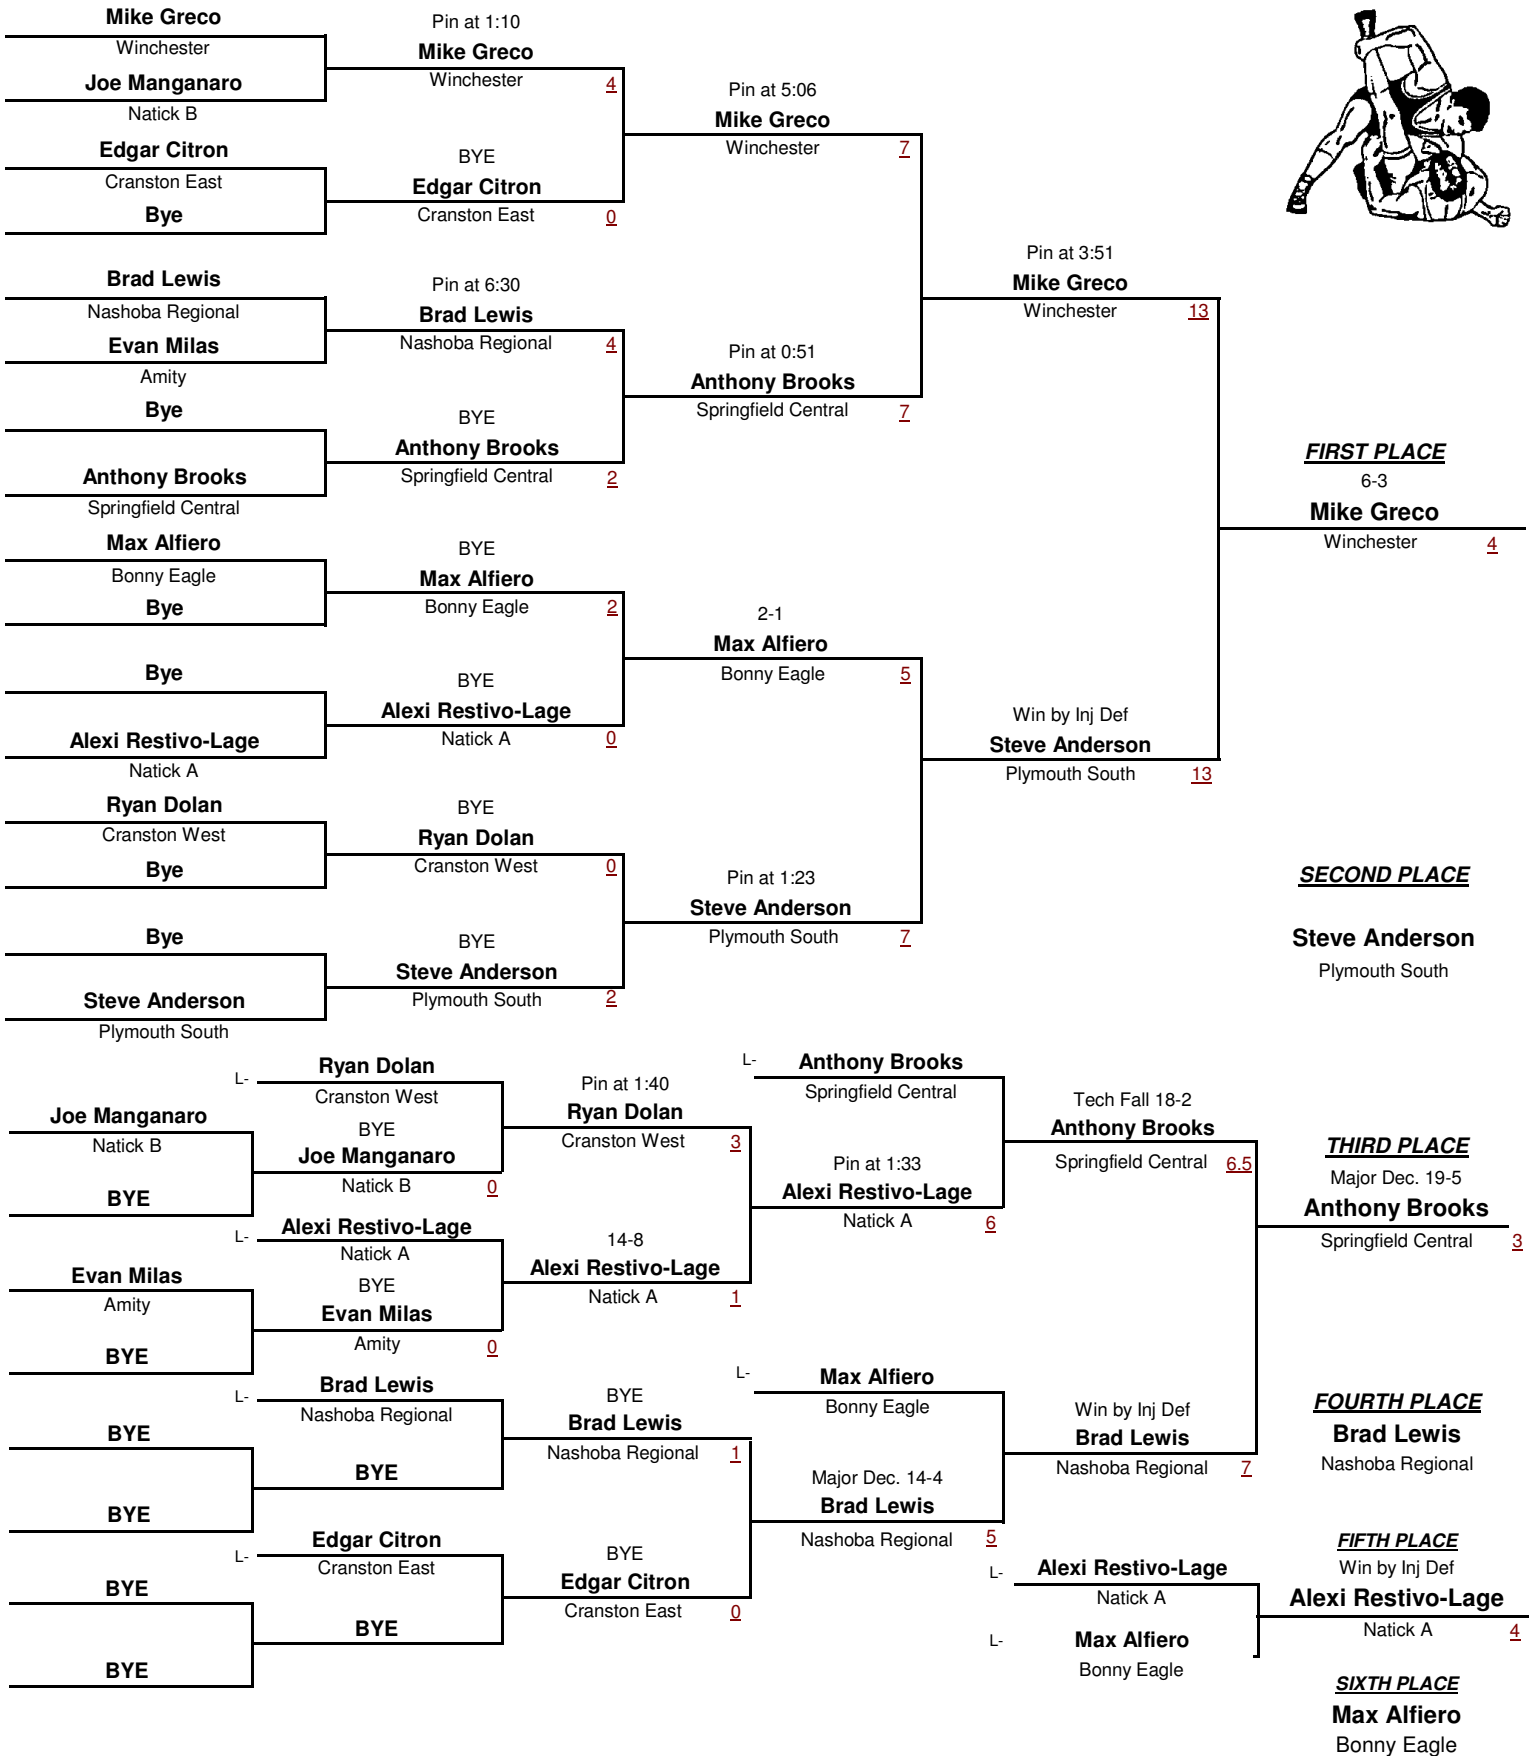

-
DIVISION

152

WEIGHT

Natick Invitational

January 16, 2010