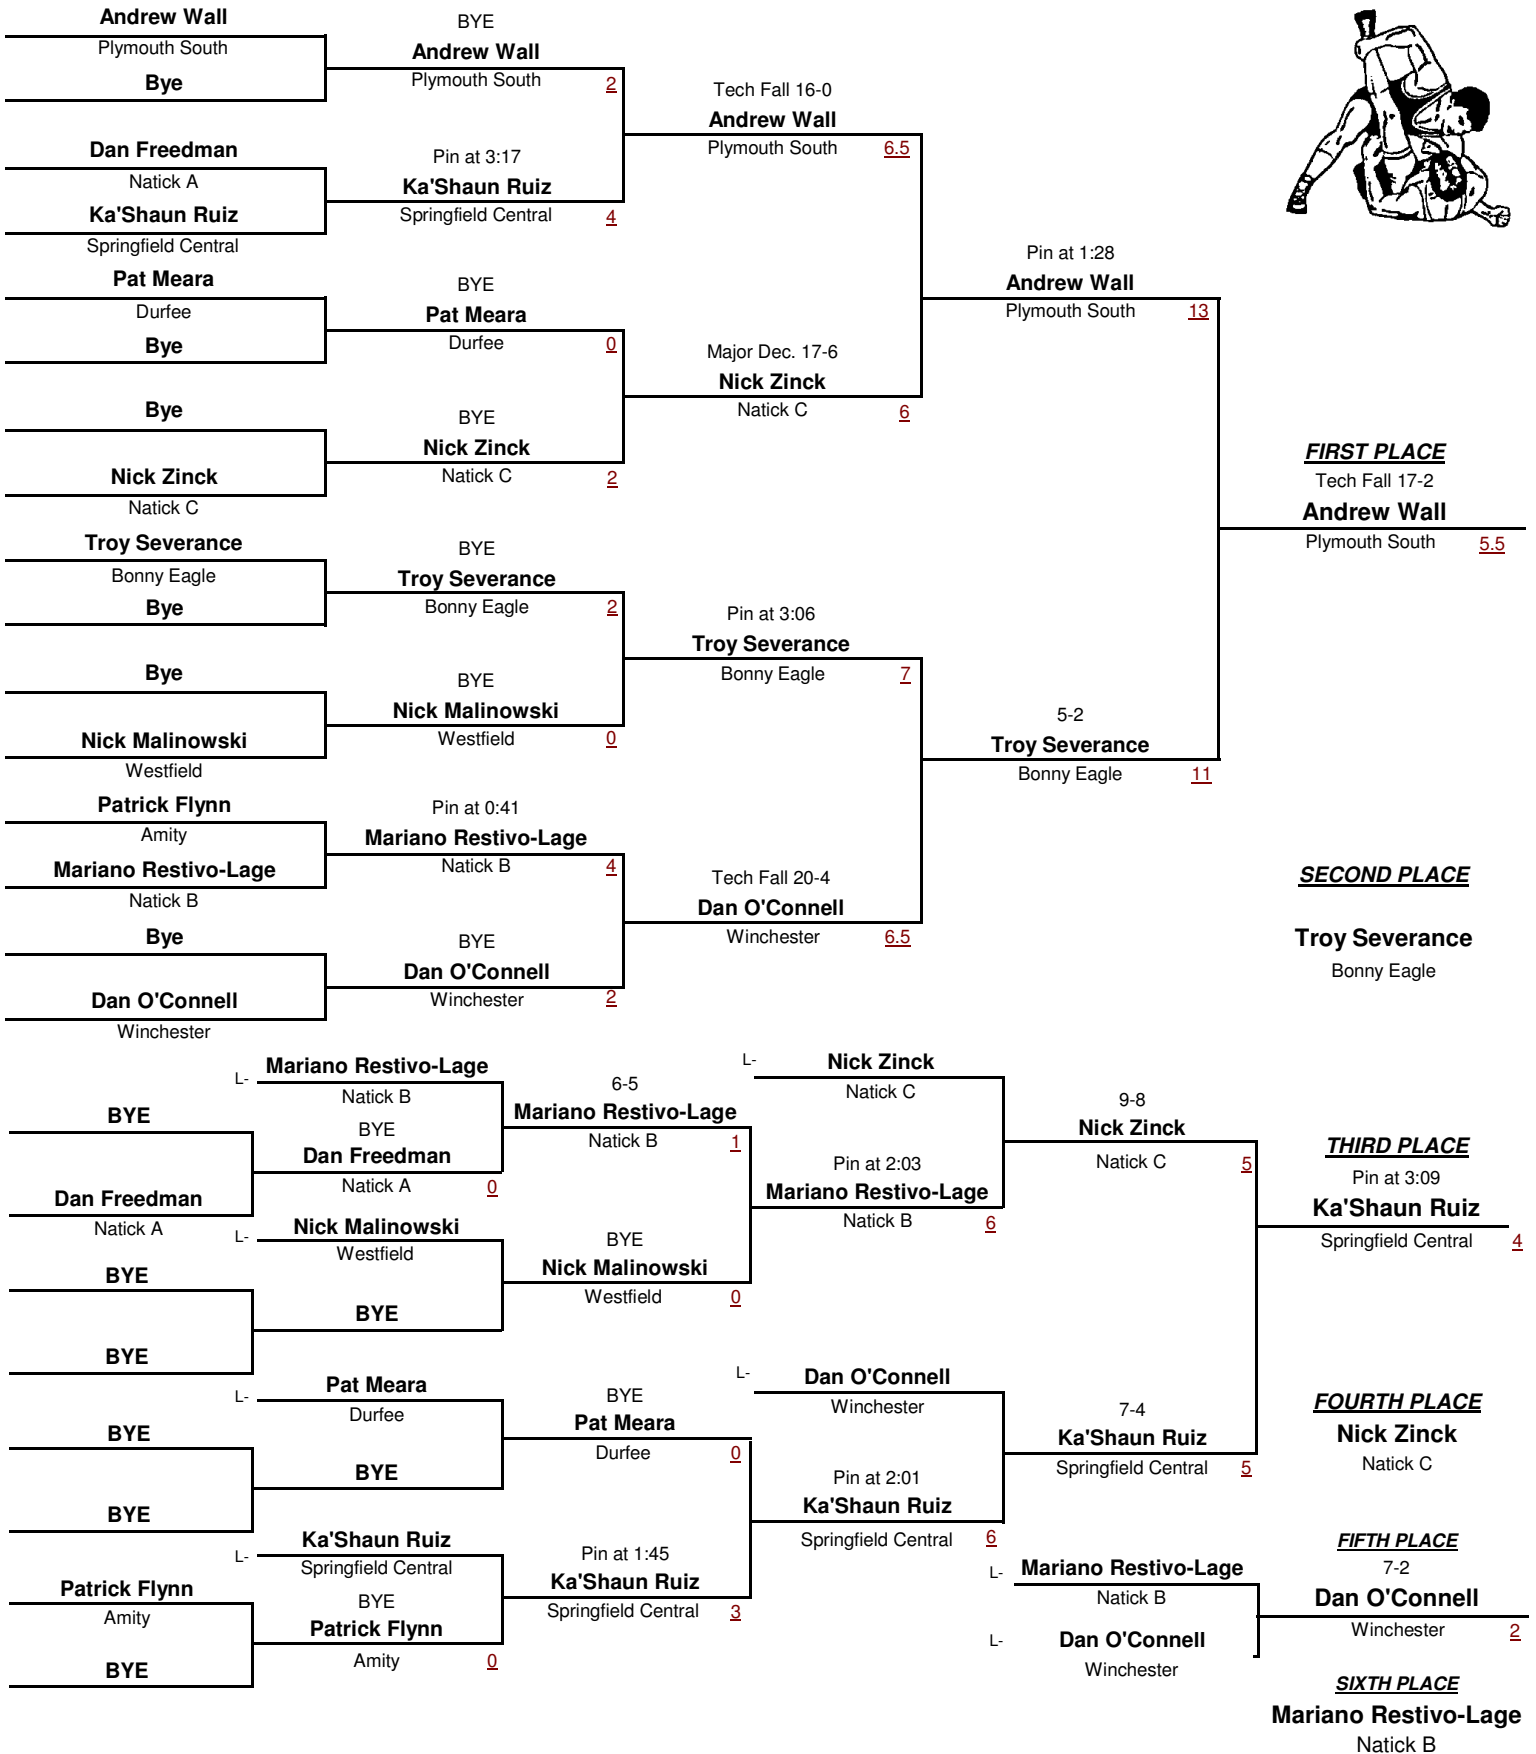

140
WEIGHT

Natick Invitational
January 16, 2010

DIVISION

145
WEIGHT

Natick Invitational

January 16, 2010

-
DIVISION

152