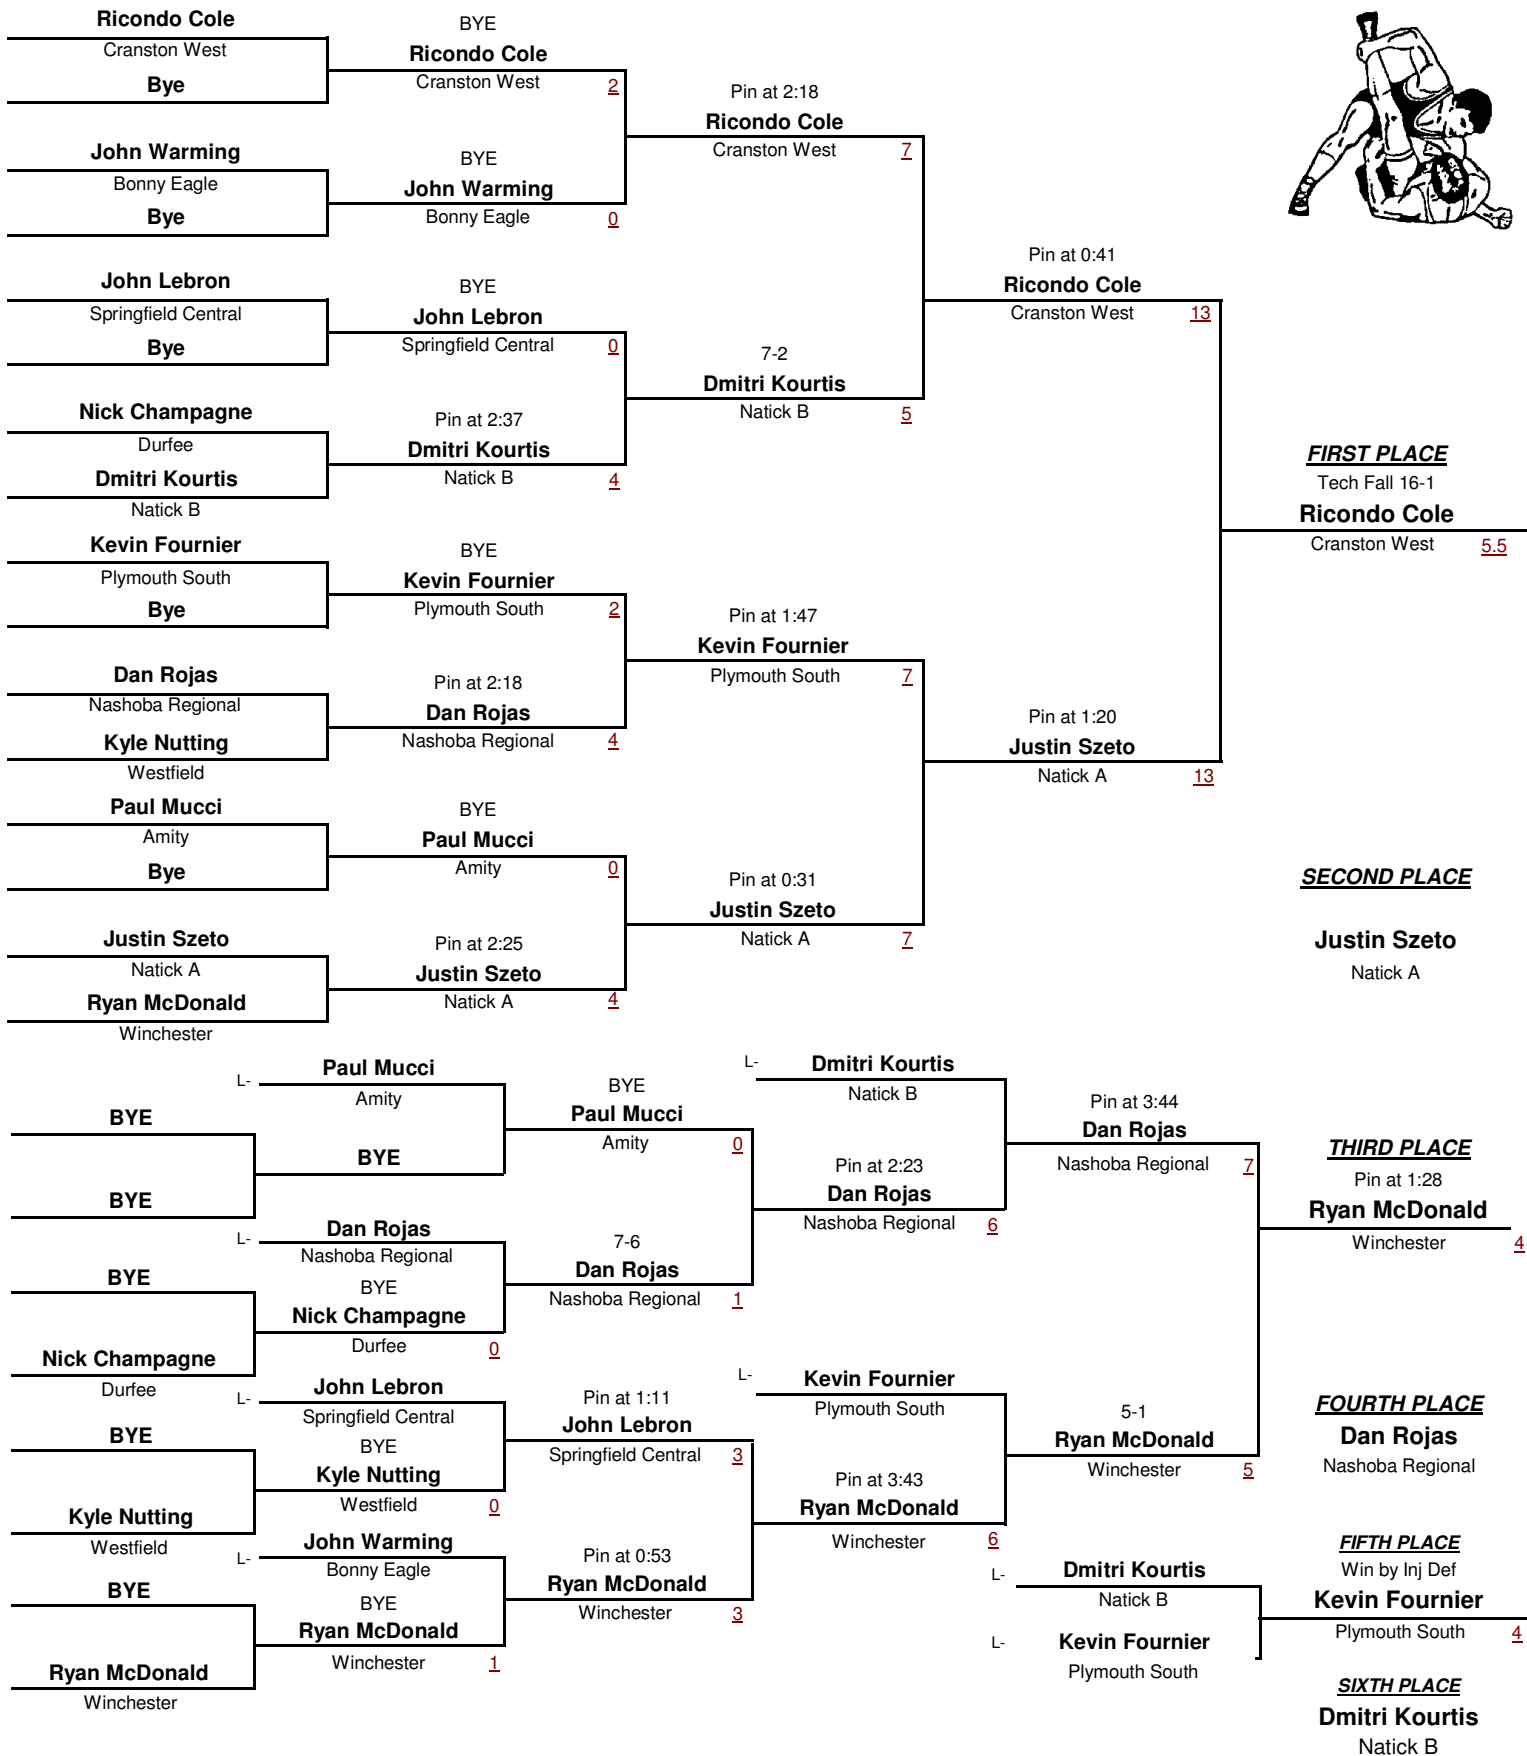

-
DIVISION

125
WEIGHT

Natick Invitational
January 16, 2010

DIVISION

135
WEIGHT

Natick Invitational

January 16, 2010

-
DIVISION

140
WEIGHT

Natick Invitational
January 16, 2010

DIVISION

145
WEIGHT

Natick Invitational

January 16, 2010

-
DIVISION

152