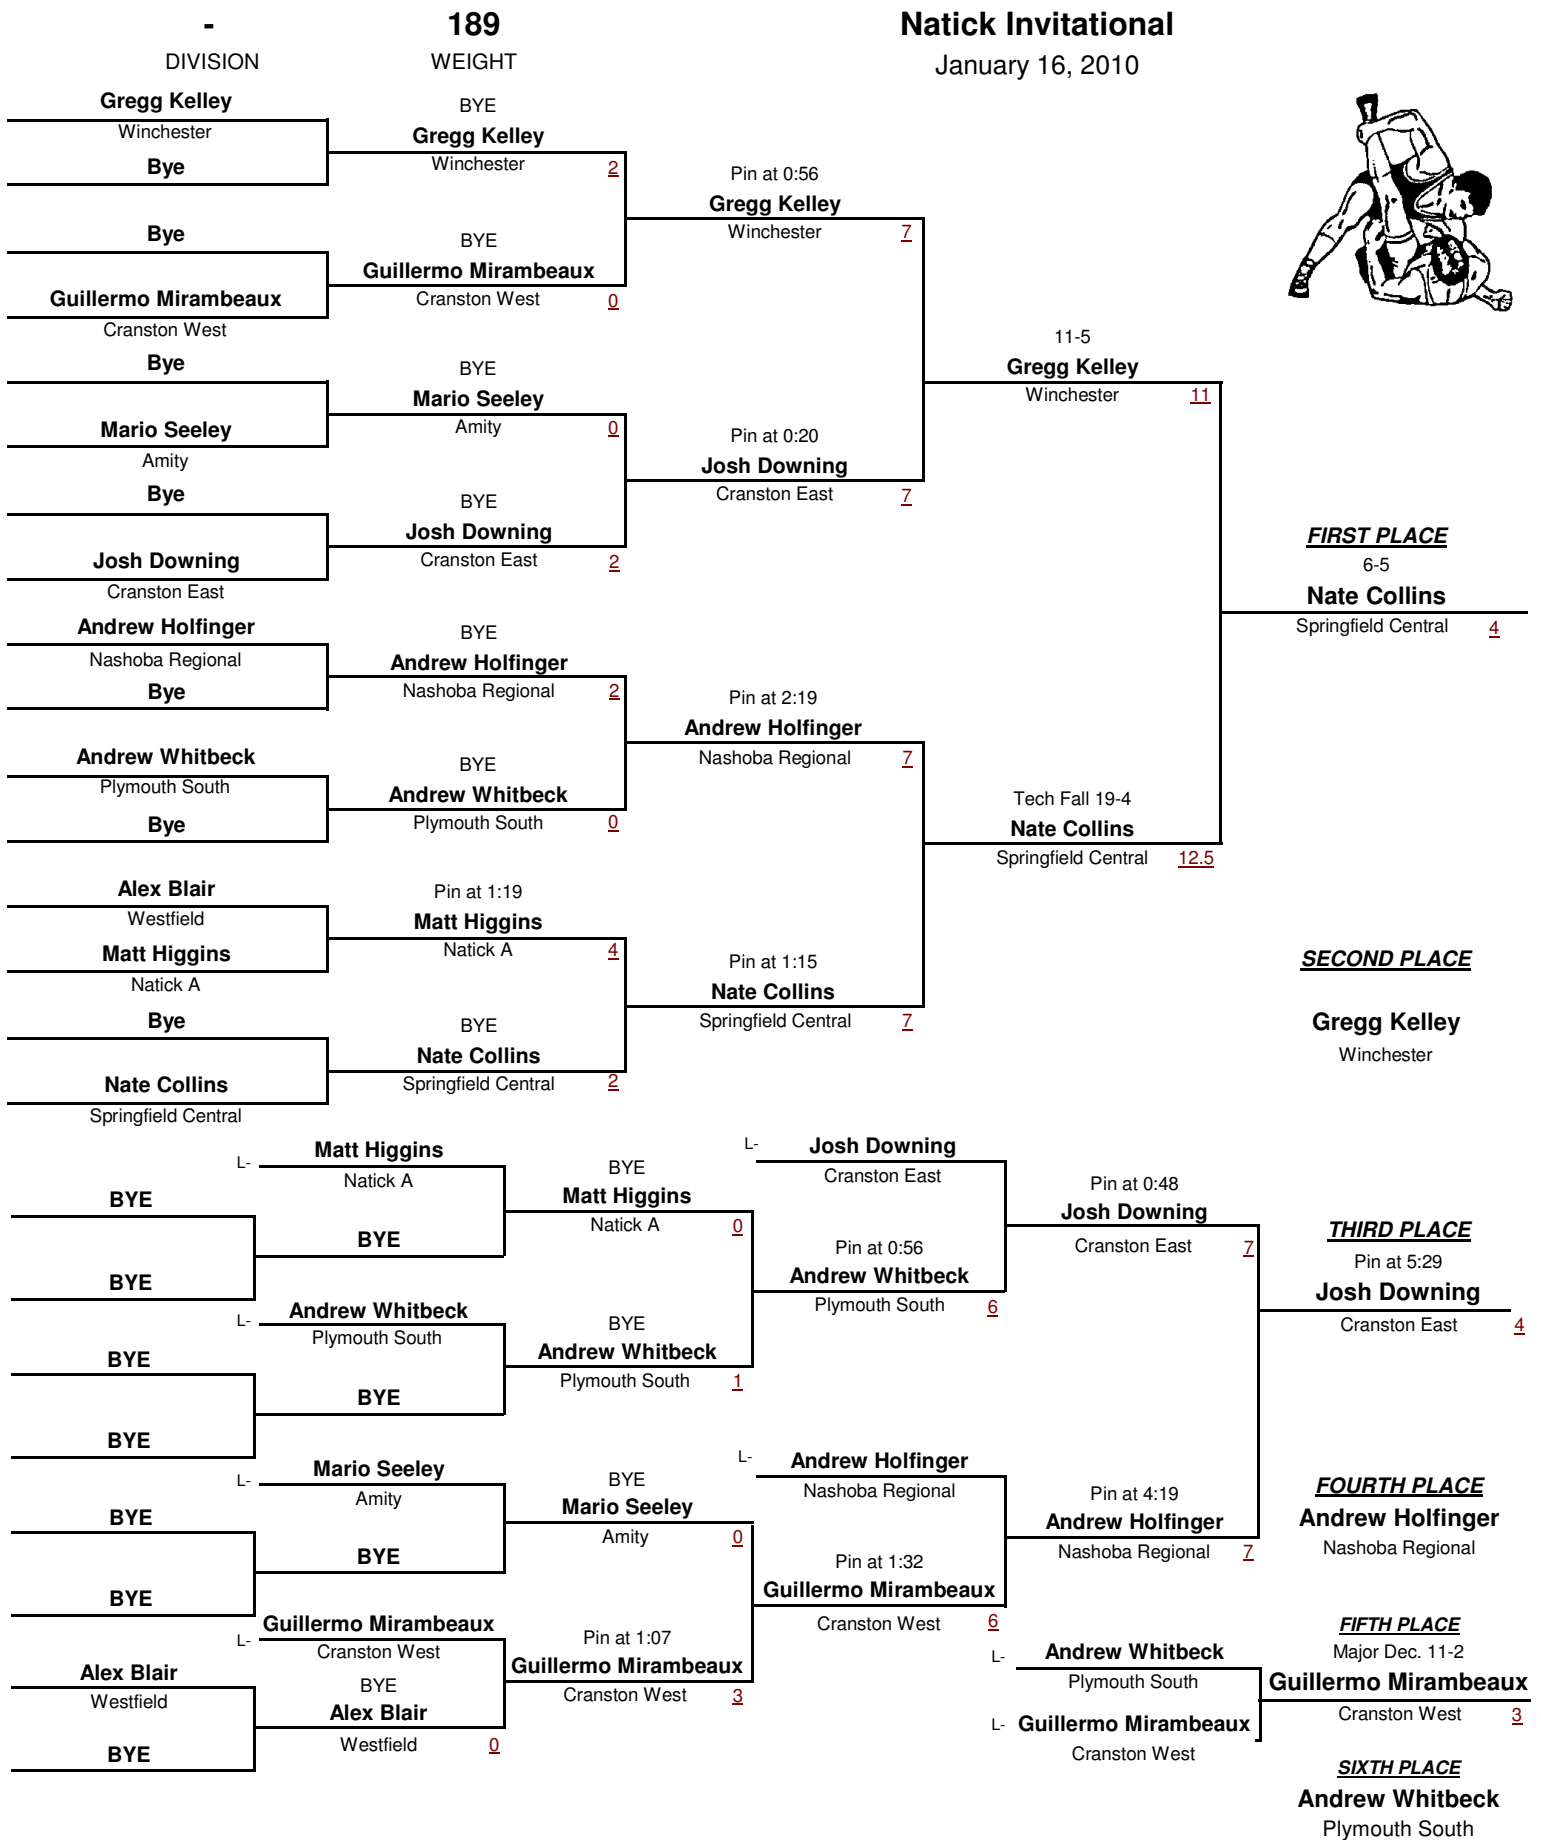

WEIGHT

Natick Invitational

January 16, 2010

Natick Invitational

January 16, 2010

Natick Invitational

January 16, 2010

-
DIVISION