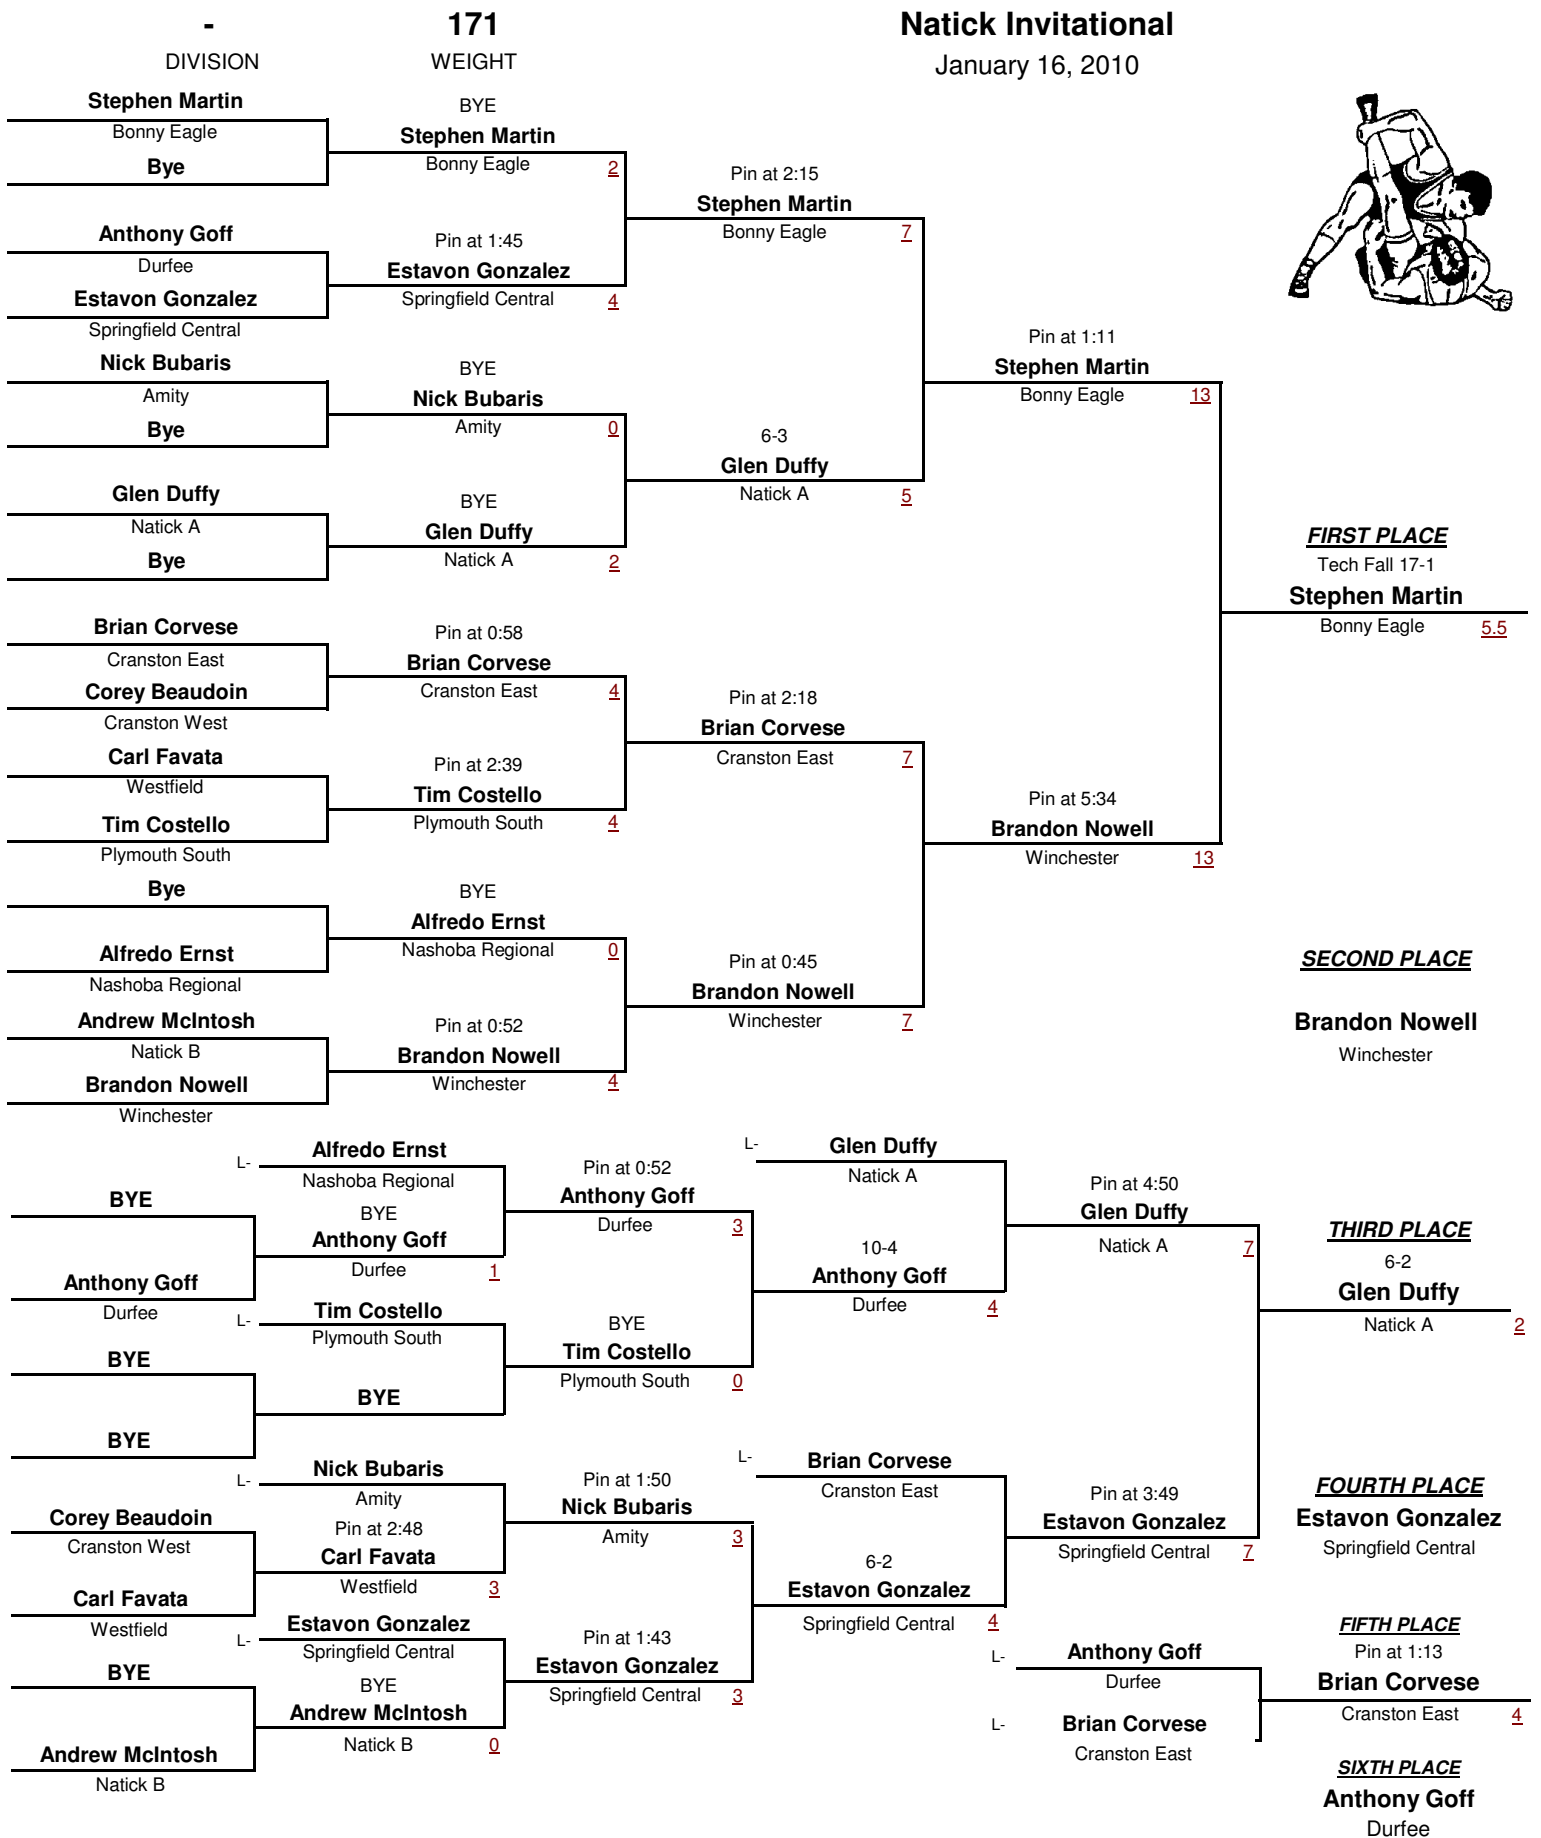

WEIGHT

Natick Invitational

January 16, 2010

Natick Invitational

January 16, 2010

Natick Invitational

January 16, 2010

-
DIVISION