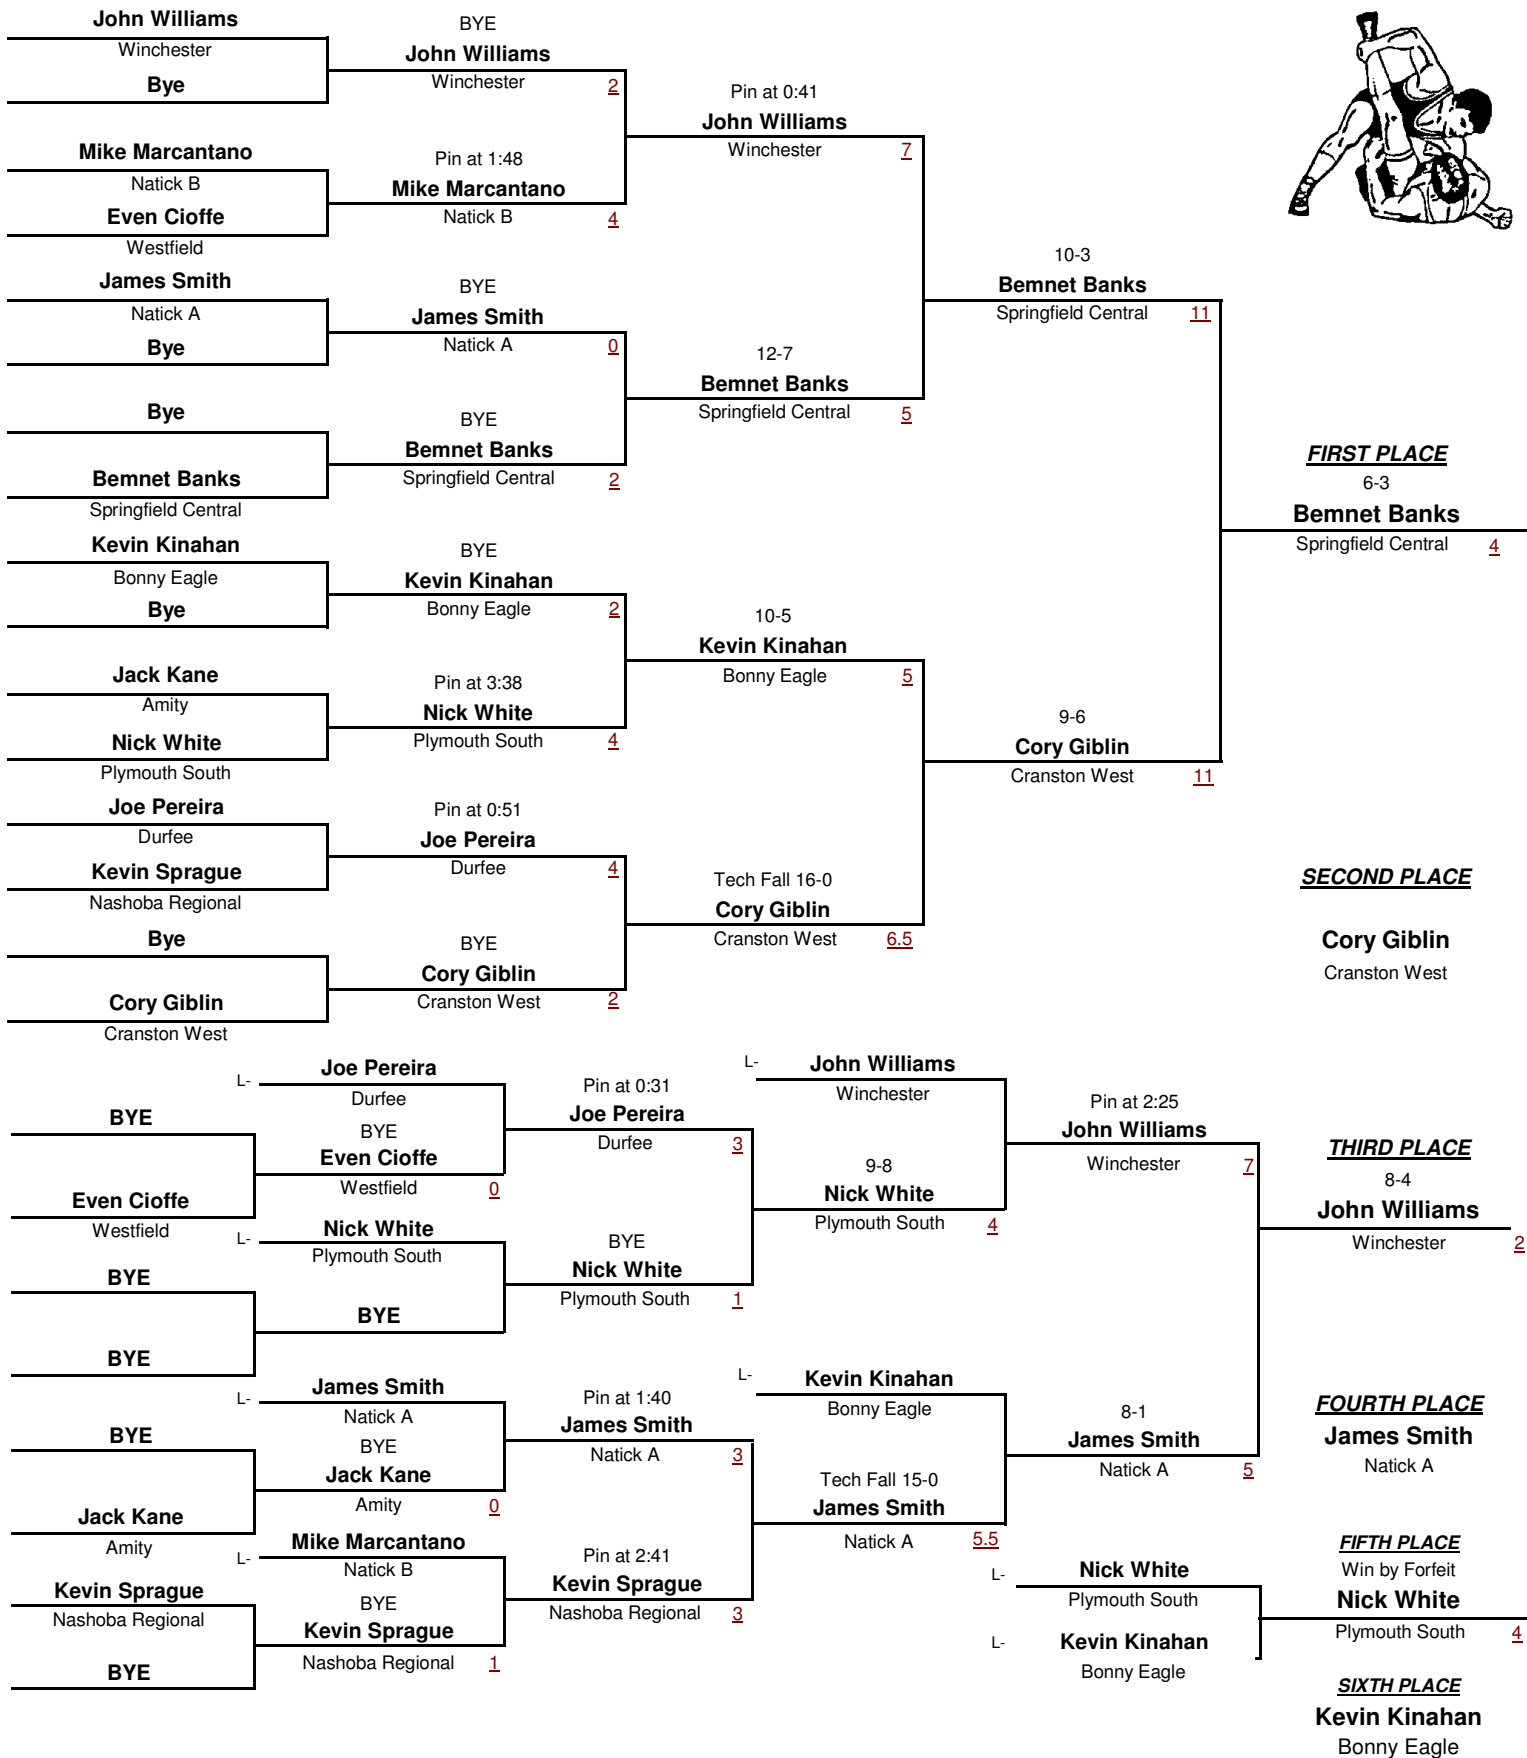

-
DIVISION

125
WEIGHT

Natick Invitational
January 16, 2010

DIVISION

135
WEIGHT

Natick Invitational

January 16, 2010

-
DIVISION

140
WEIGHT

Natick Invitational
January 16, 2010

DIVISION

145
WEIGHT

Natick Invitational

January 16, 2010

-
DIVISION

152

WEIGHT

Natick Invitational

January 16, 2010

Natick Invitational

January 16, 2010

Natick Invitational

January 16, 2010

-
DIVISION