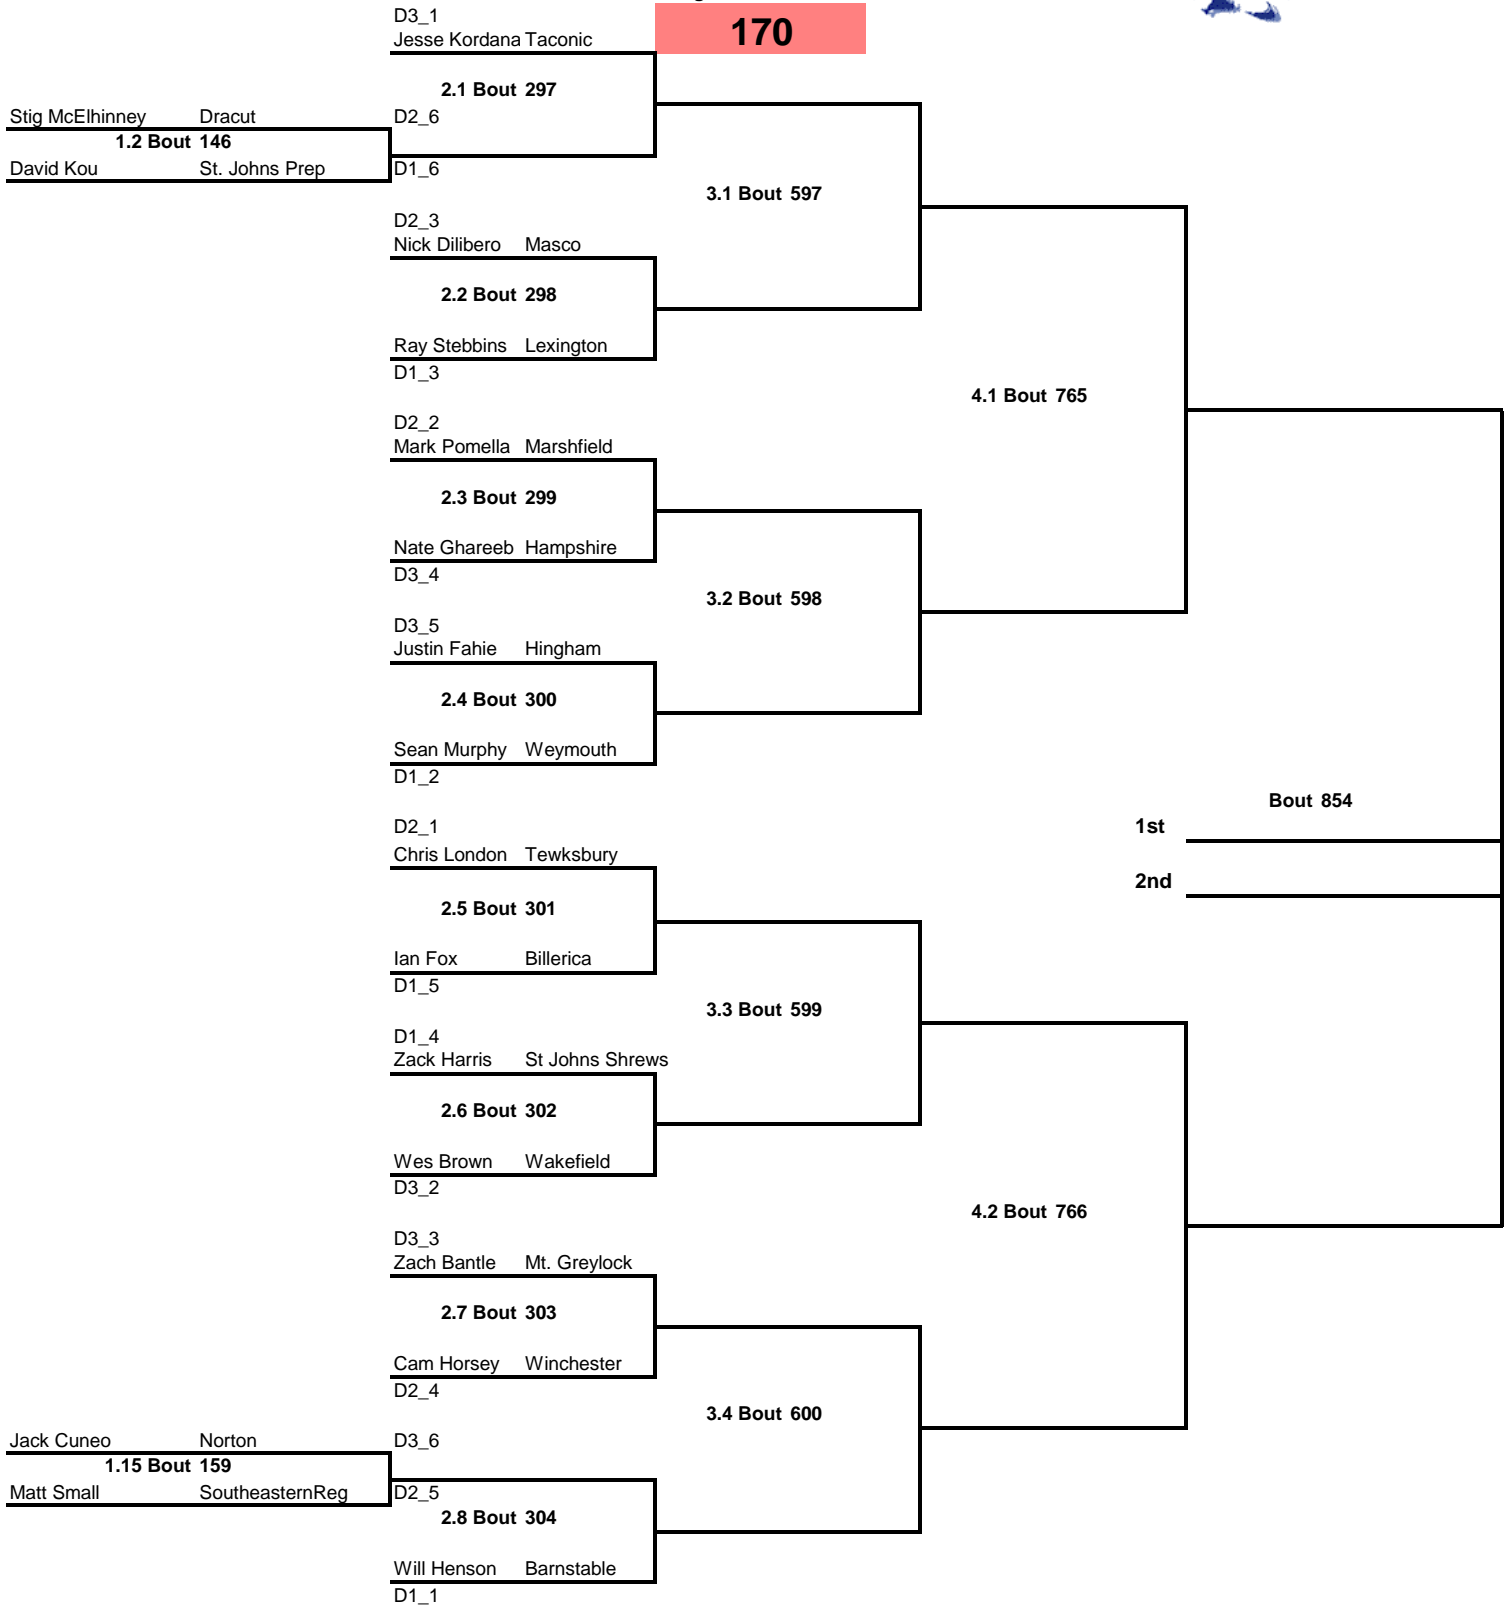

Weight Class 160 lbs

160

Weight Class 170 lbs

170

Weight Class 182 lbs

182

D2_1
Ryan Neals No Andover

2.1 Bout 305