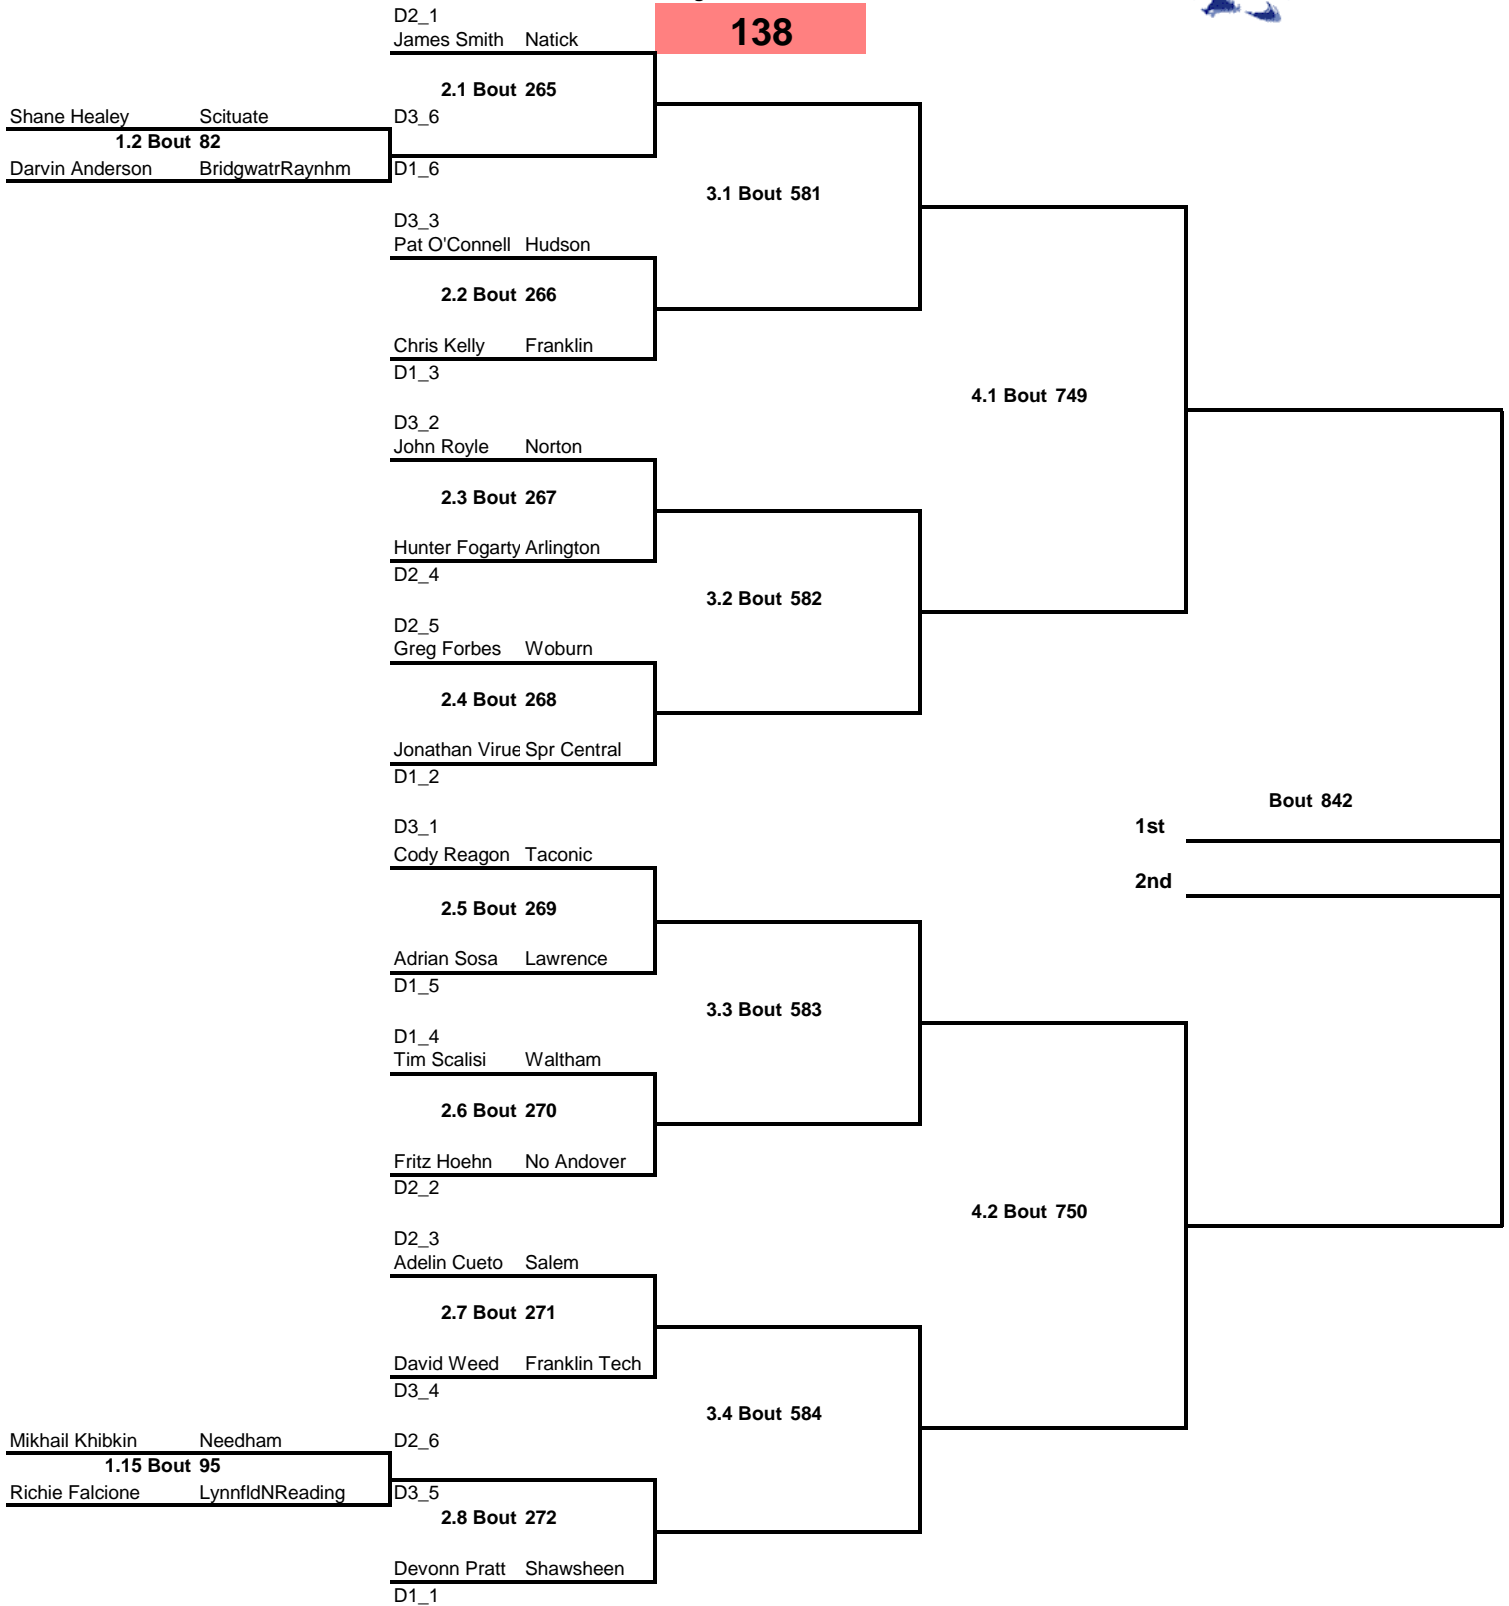

Weight Class 132 lbs

132

Weight Class 138 lbs

138

Weight Class 145 lbs

145

Weight Class 152 lbs

152