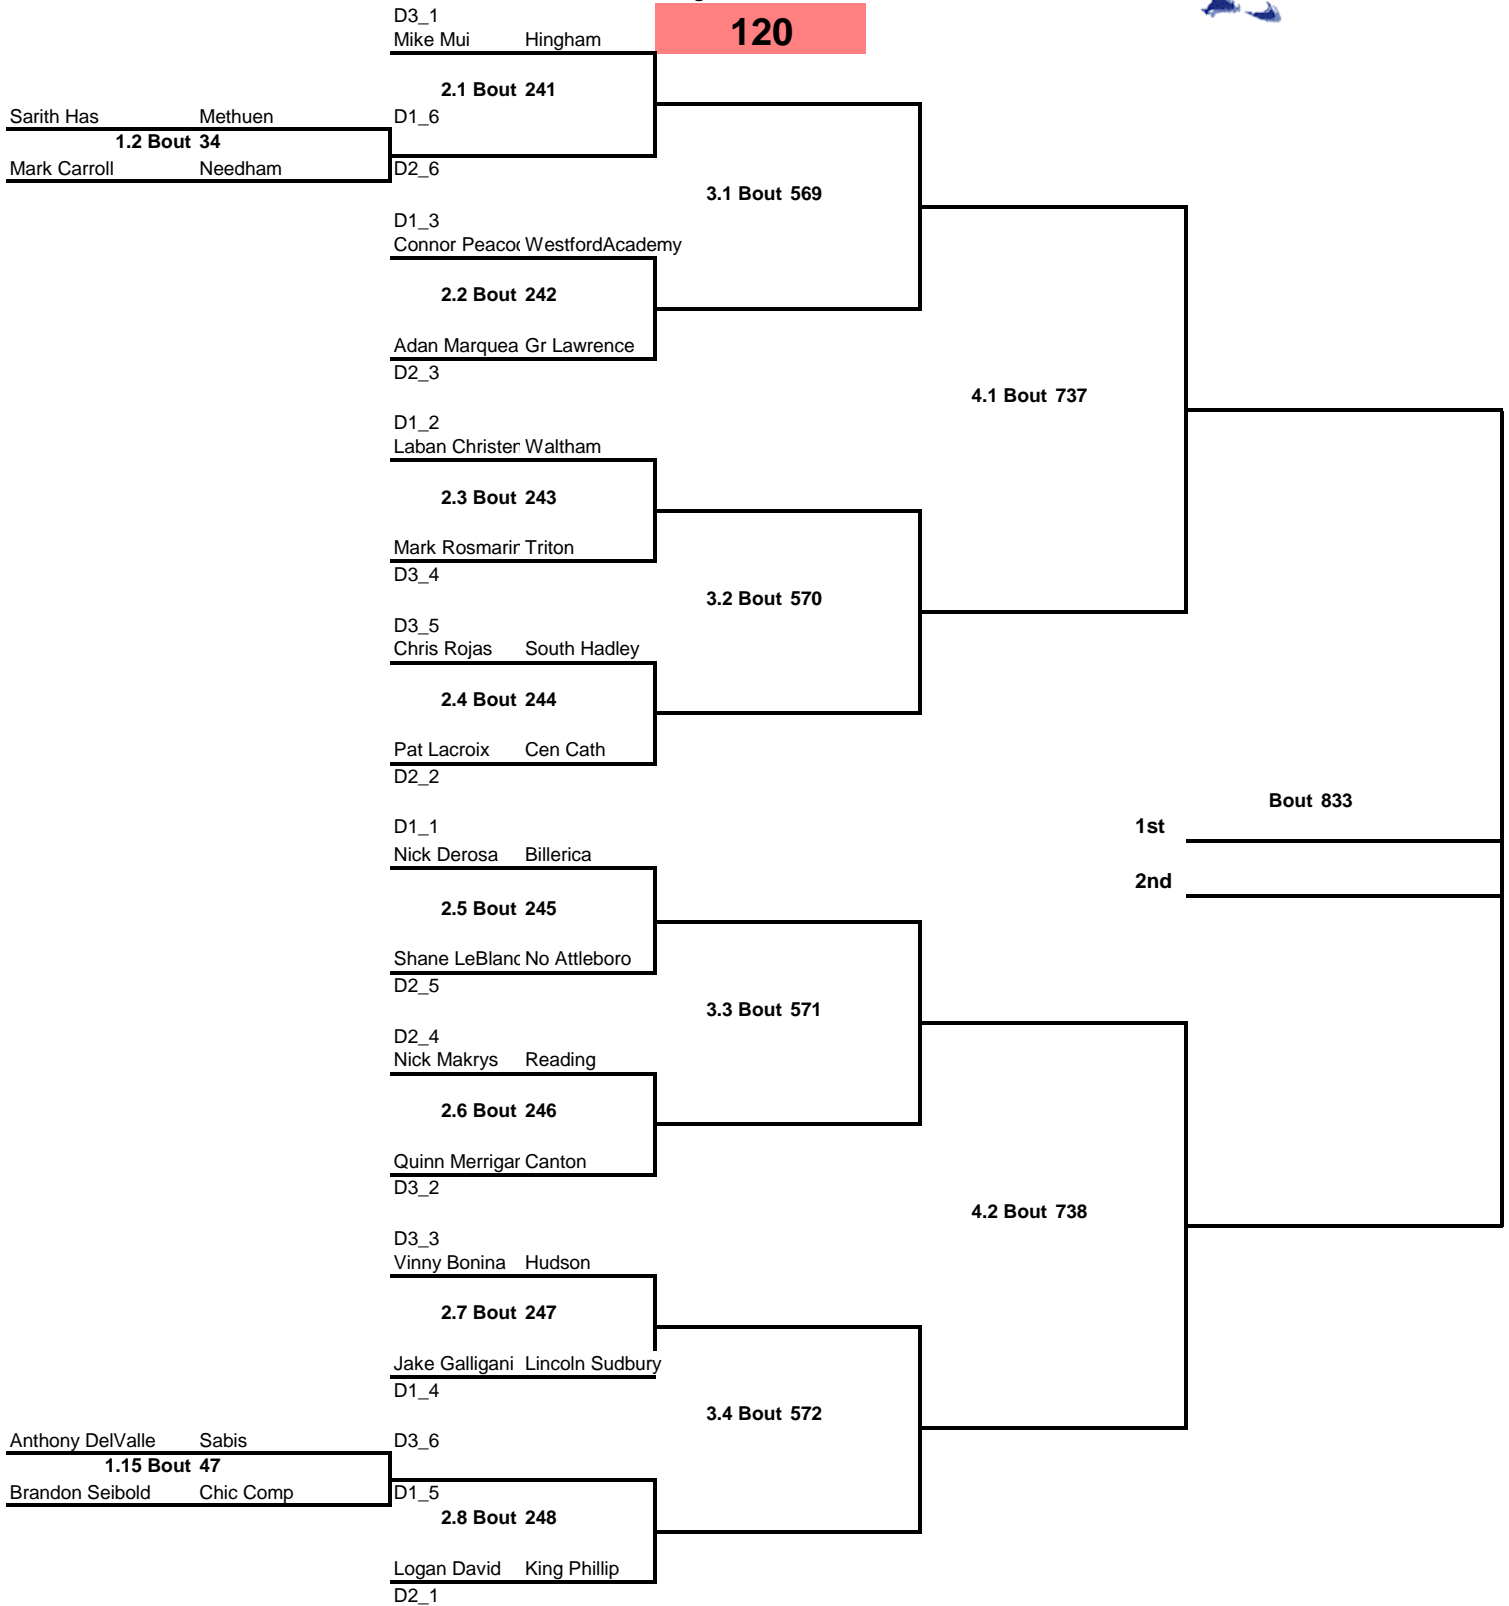

Weight Class 106 lbs

106

Weight Class 113 lbs

113

Weight Class 120 lbs

120

Weight Class 126 lbs

126