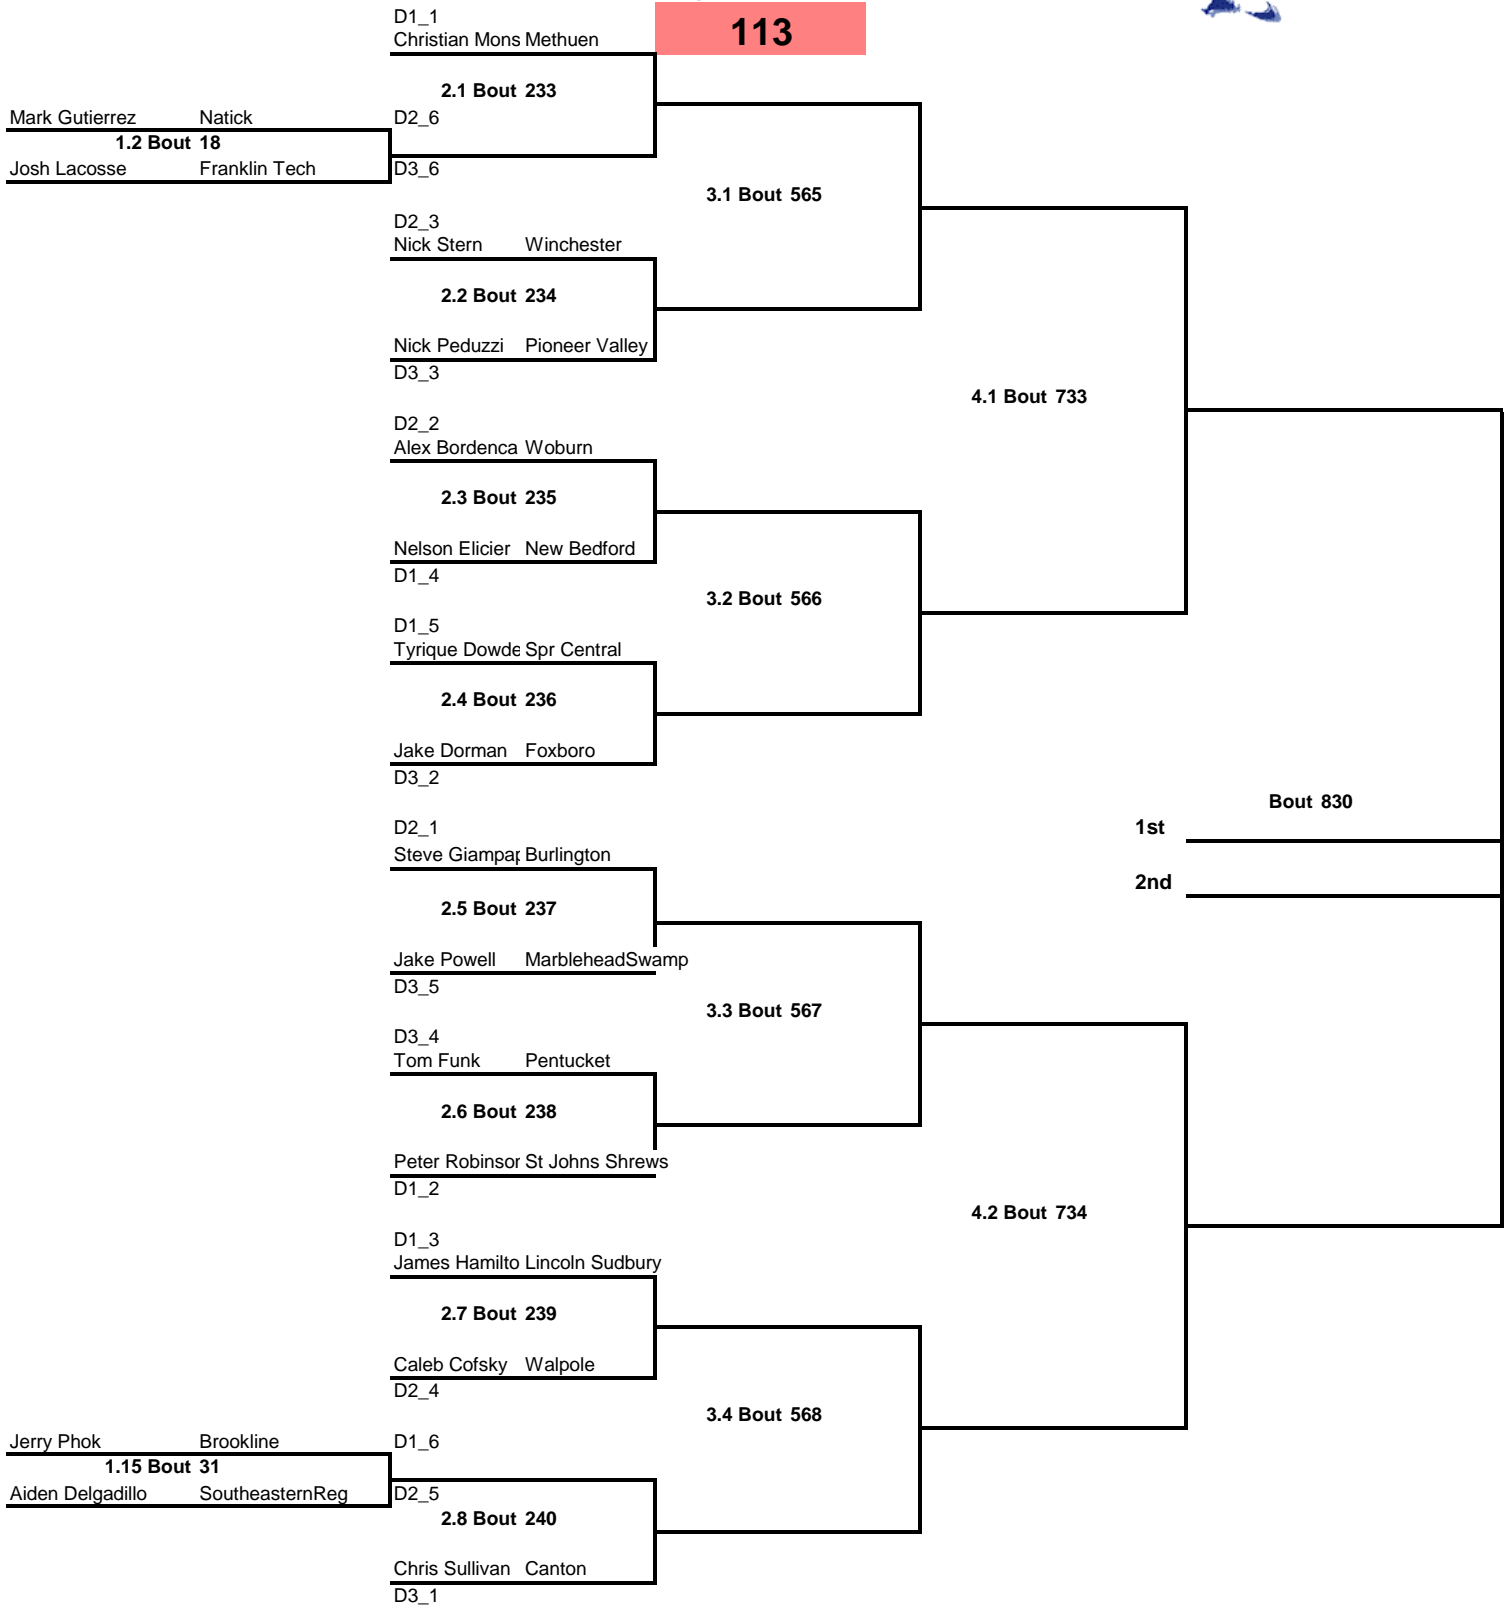

Weight Class 106 lbs

106

Weight Class 113 lbs

113

Weight Class 120 lbs

120

Weight Class 126 lbs

126