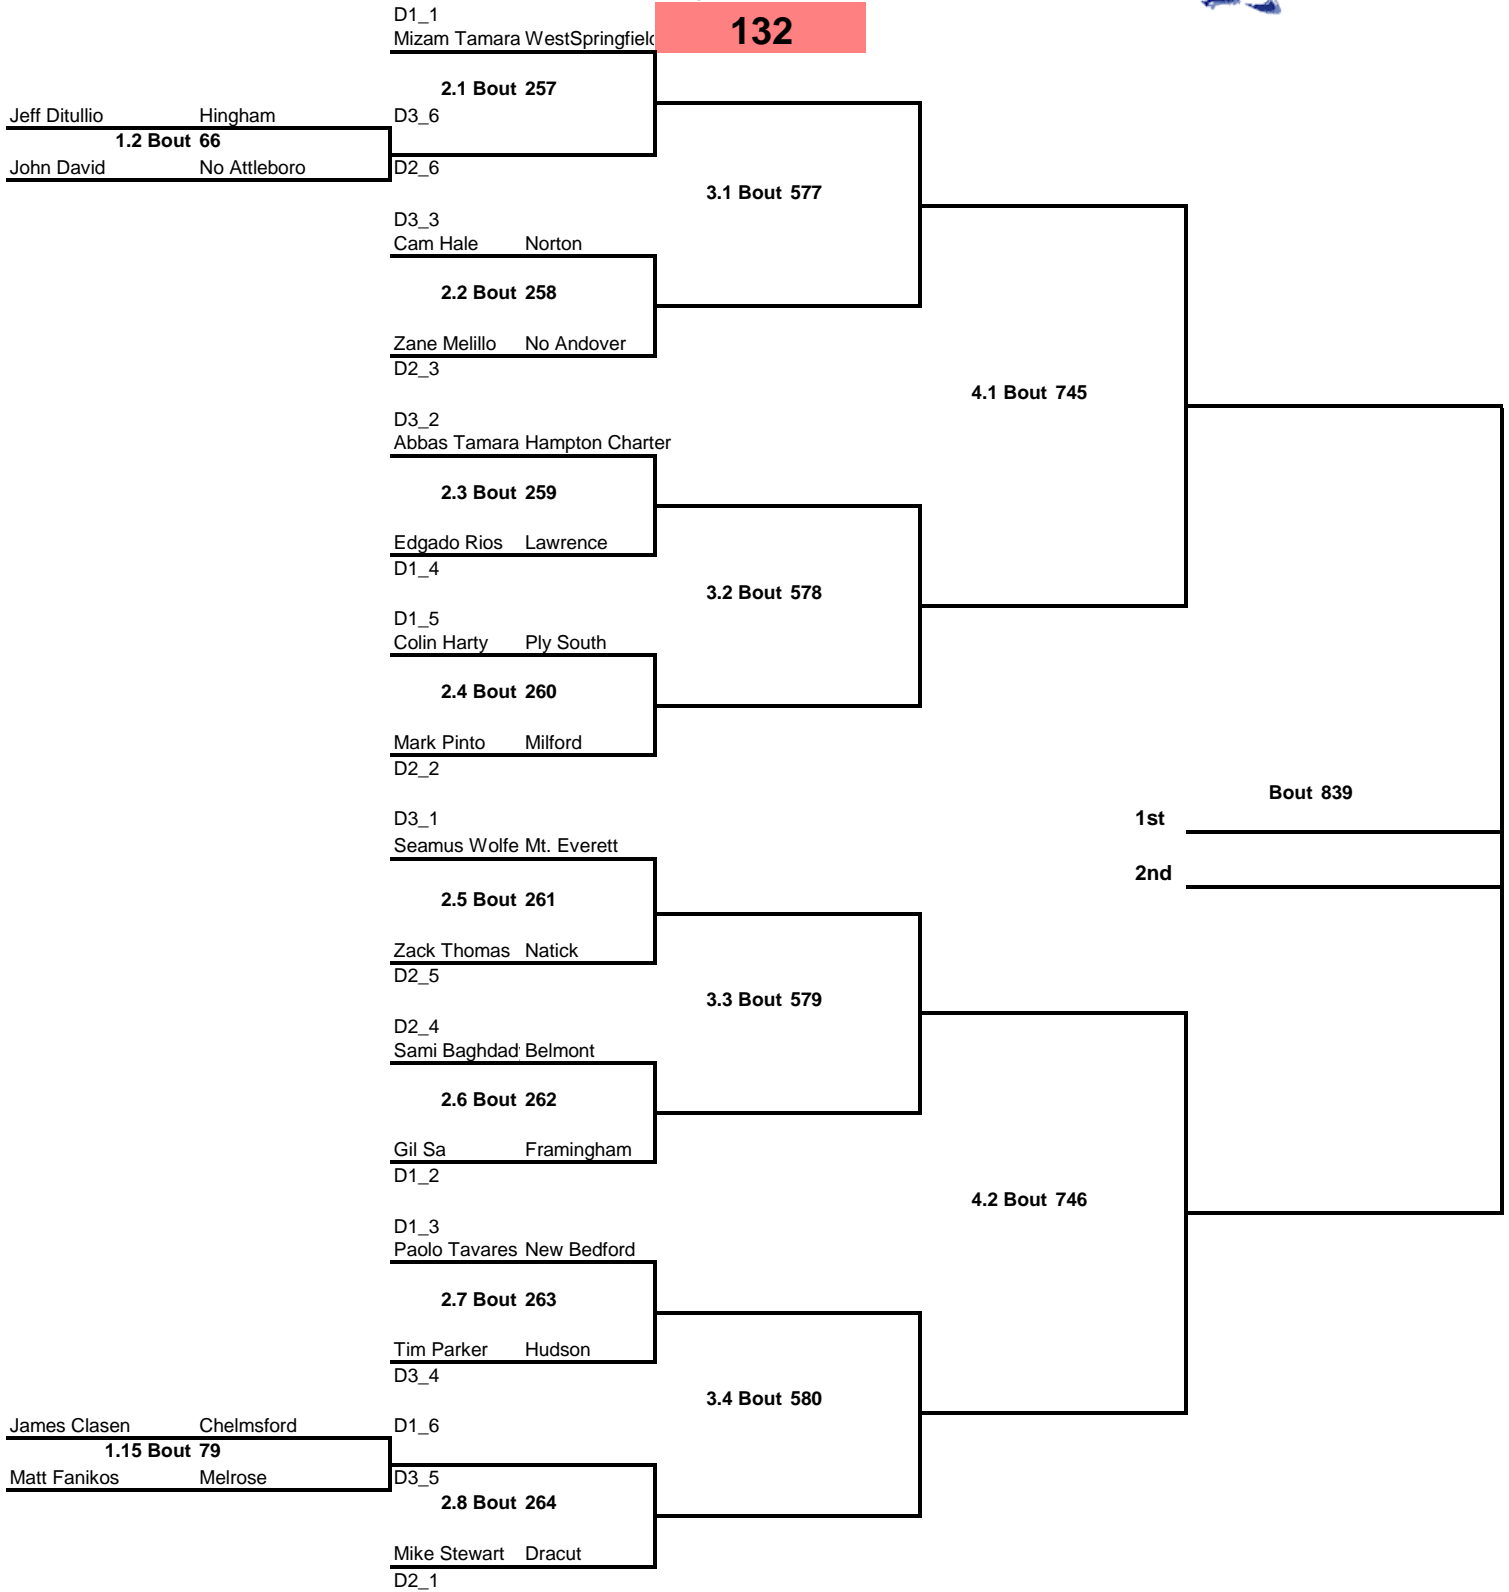

Weight Class 132 lbs

132