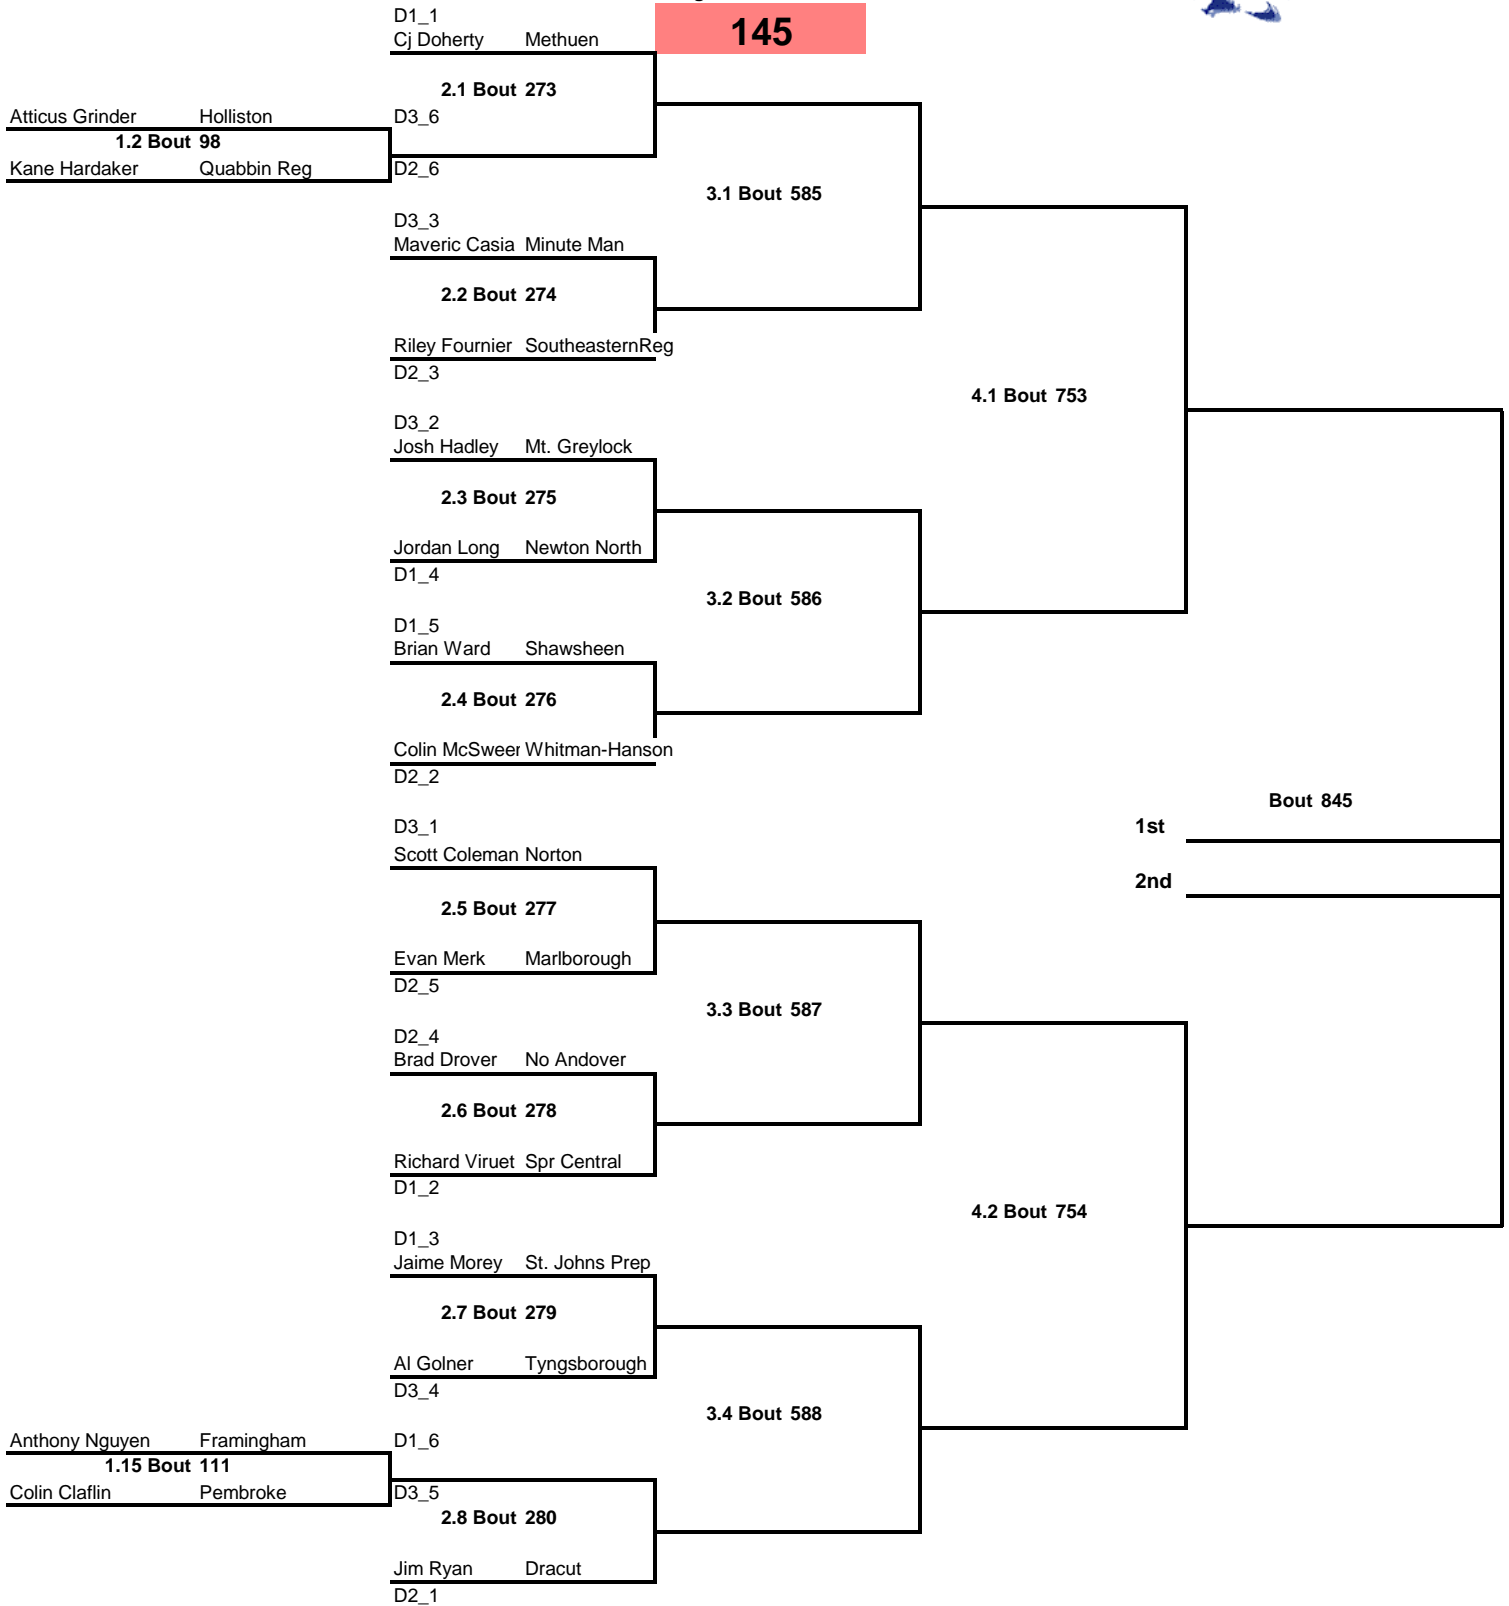

Weight Class 132 lbs

132

Weight Class 138 lbs

138

Weight Class 145 lbs

145

Weight Class 152 lbs

152